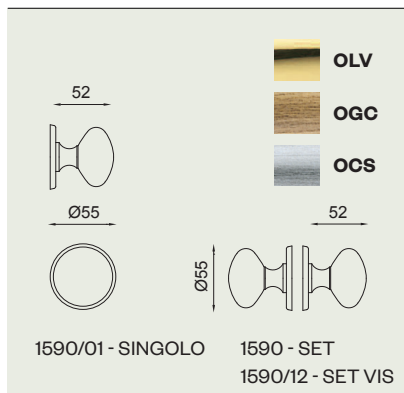

victorian

design: Dnd
technical division

Ottone
Solid brass

ovale centrale

design: Dnd
technical division

Ottone
Solid brass