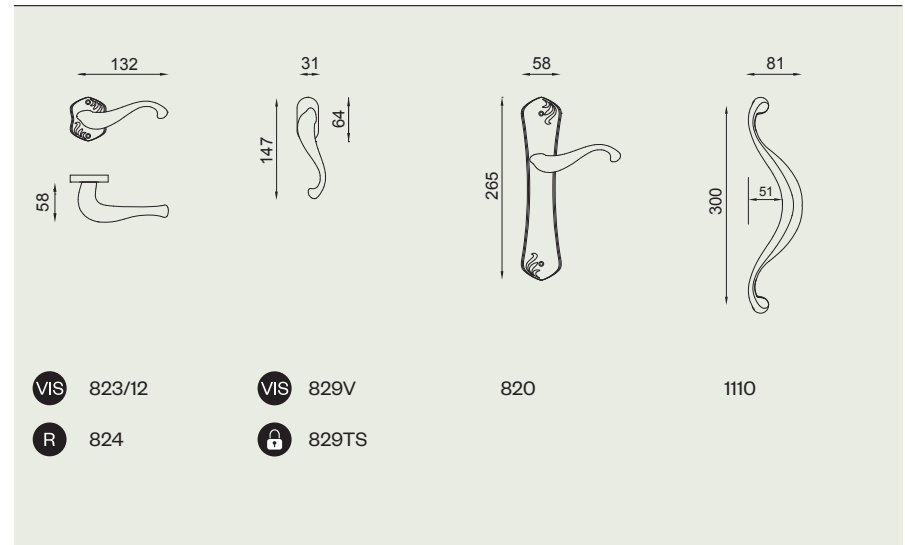

latina

design:
Mauro Ronchi

Ottone stampato a caldo
Hot stamped brass

OLV
Lucido
Polished

OGH
Bronzo satinato opaco
Matt satin bronze

BSS
Bronzo scuro sfumato
Shaded dark bronze

823/12
OLV

232-

dnd 2018/2019

233