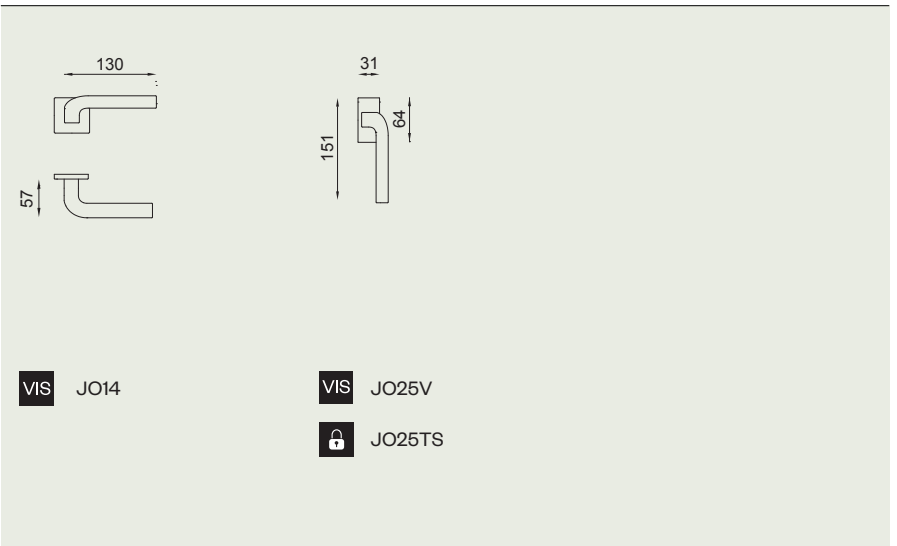

joy 02

design:
Nicola Novelletto

JO14
ZCS

150-

Zama
Zamak

ZC
Cromo lucido
Polished chrome

ZCS
Cromo satinato
Satin chrome

ZNS
Nickel satinato
Satin nickel

ZNE
Nero
Black

151