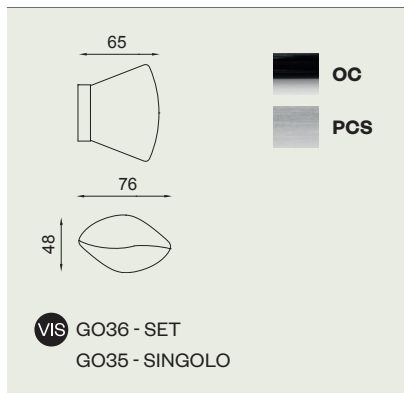

# go

Ottone  
Solid brass

**design:**  
Mauro Ronchi

# easy

Ottone  
Solid brass

**design:** Dnd  
technical division