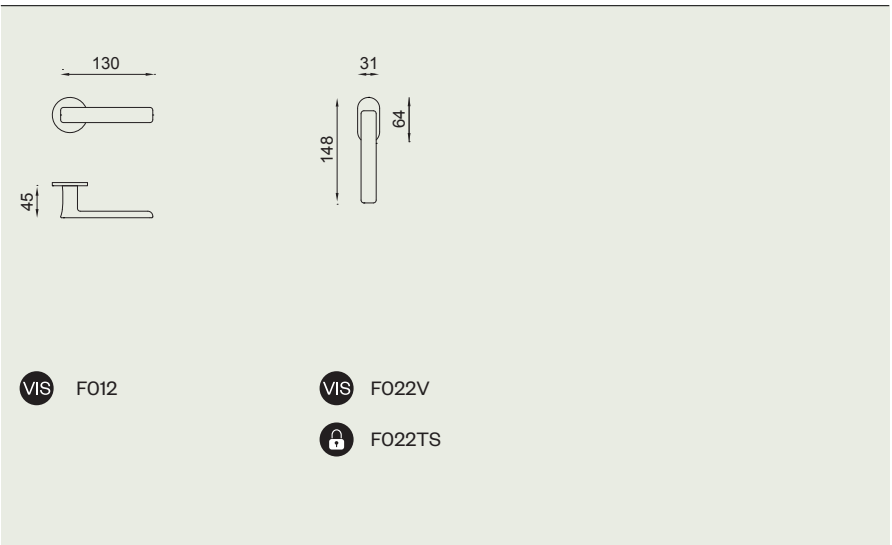

F012
ZC

144-

dnd 2018/2019