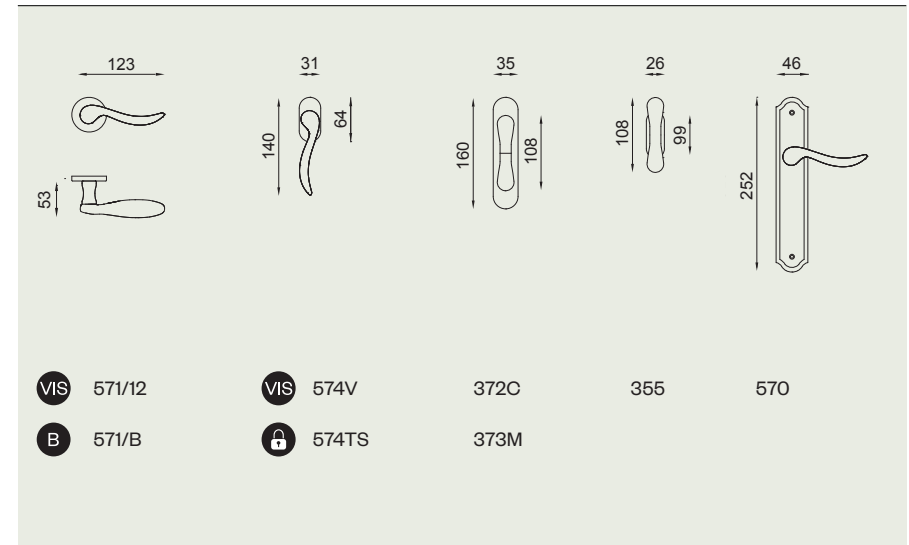

classic

design: Dnd
technical division

Ottone
Solid brass

OLV
Lucido
Polished

AB
Bronzato
Antique bronze

OGH
Bronzo satinato opaco
Matt satin bronze

571/12
OLV

220-

dnd 2018/2019

221