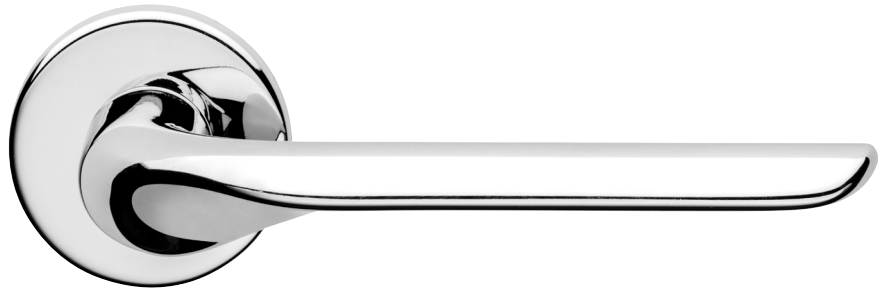

chop

design:
Didier Schweizer

GP12
ZC

dnd 2018/2019

Zama
Zamak

ZC
Cromo lucido
Polished chrome

ZCS
Cromo satinato
Satin chrome

ZOL
Ottonato lucido
Polished brass color

ZGH
Bronzo satinato opaco
Matt satin bronze

ZNE
Nero
Black

142-

143