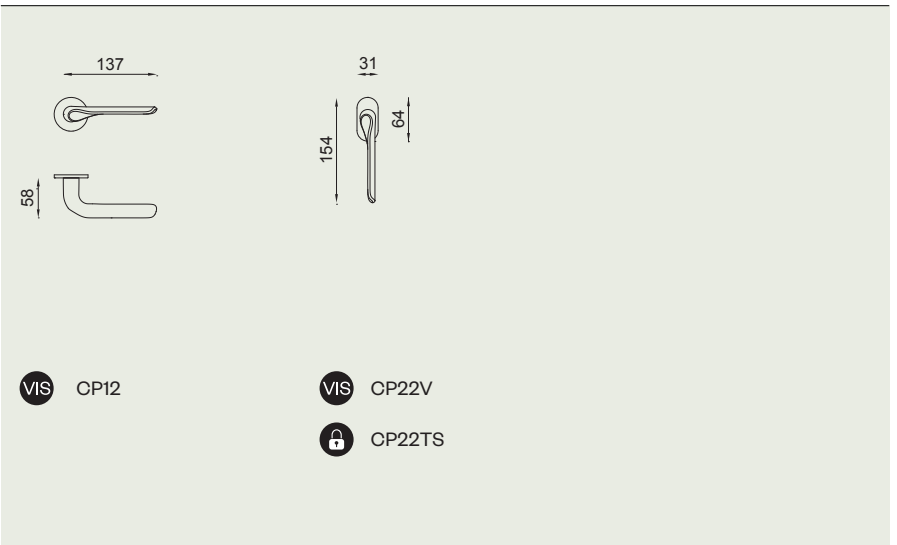

GP12
ZC

dnd 2018/2019

Zama
Zamak

ZC
Cromo lucido
Polished chrome

ZCS
Cromo satinato
Satin chrome

ZOL
Ottonato lucido
Polished brass color

ZGH
Bronzo satinato opaco
Matt satin bronze

ZNE
Nero
Black